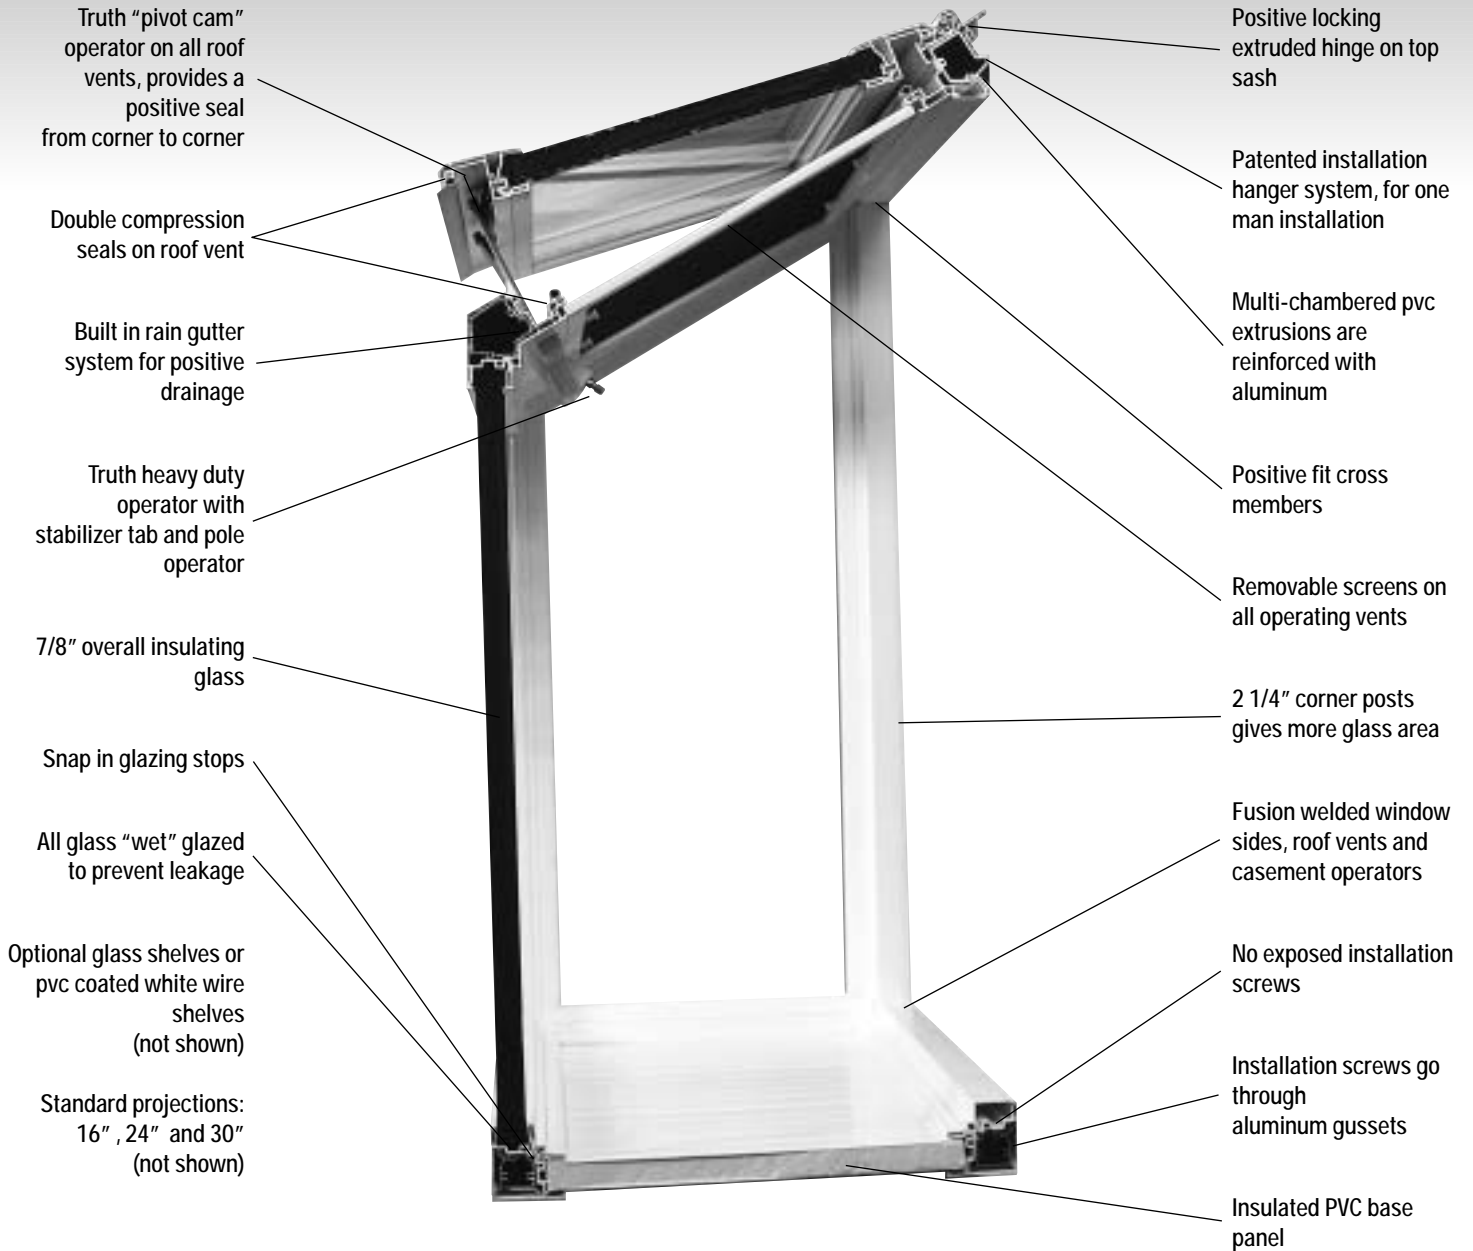

Garden **WINDOWS**

Vinyl Window Designs Ltd.

Garden WINDOWS

FEATURES:

Vinyl Window Designs Ltd.

SPECIFICATIONS

GARDEN WINDOW SPECIFICATIONS

- Multi-chambered PVC extrusions are reinforced with aluminum
- 2 1/4" corner posts give more glass area
- Positive locking extruded hinge system on top sash
- Double compression seal on roof vent
- Truth "PIVOT CAM" hardware on all top operating vents, provides a positive seal from corner to corner
- Truth heavy duty operator with stabilizer tab
- Truth pole operator
- Positive fit cross members
- Fusion welded frame ends, roof vents and casement operators
- No exposed installation holes, all installation screws are hidden with snap-on covers.
- All installation screws go through aluminum gussets
- Patented installation hanger system, for one man installation
- Insulated PVC bottom panel
- Built in rain gutter and positive drainage system
- All glass "wet glazed" to prevent leakage
- 7/8" overall insulating glass with TempSmart warm edge spacer, interior glazed, with snap in stops
- Optional glazing features: Low "E" glass, Argon Gas
- Removable screens on all operating vents
- Optional adjustable glass shelf or PVC coated wire shelf
- Standard projections: 16", 24" and 30"
- Standard slope: 30 degrees
- Standard color: White 136 in and out
- Optional EXTERIOR colors: Chocolate Brown, Cream and Sandalwood window colors. Custom colors available by quotation. Colours do not match regular VWD window colours.
- All Vinyl Window Designs Garden Windows are custom made to fit your opening.
- GLASS SHELVES ARE 3/8" NON-TEMPERED AND AS SUCH SHOULD BE TREATED WITH CARE. DO NOT OVERLOAD ANY GLASS SHELF.